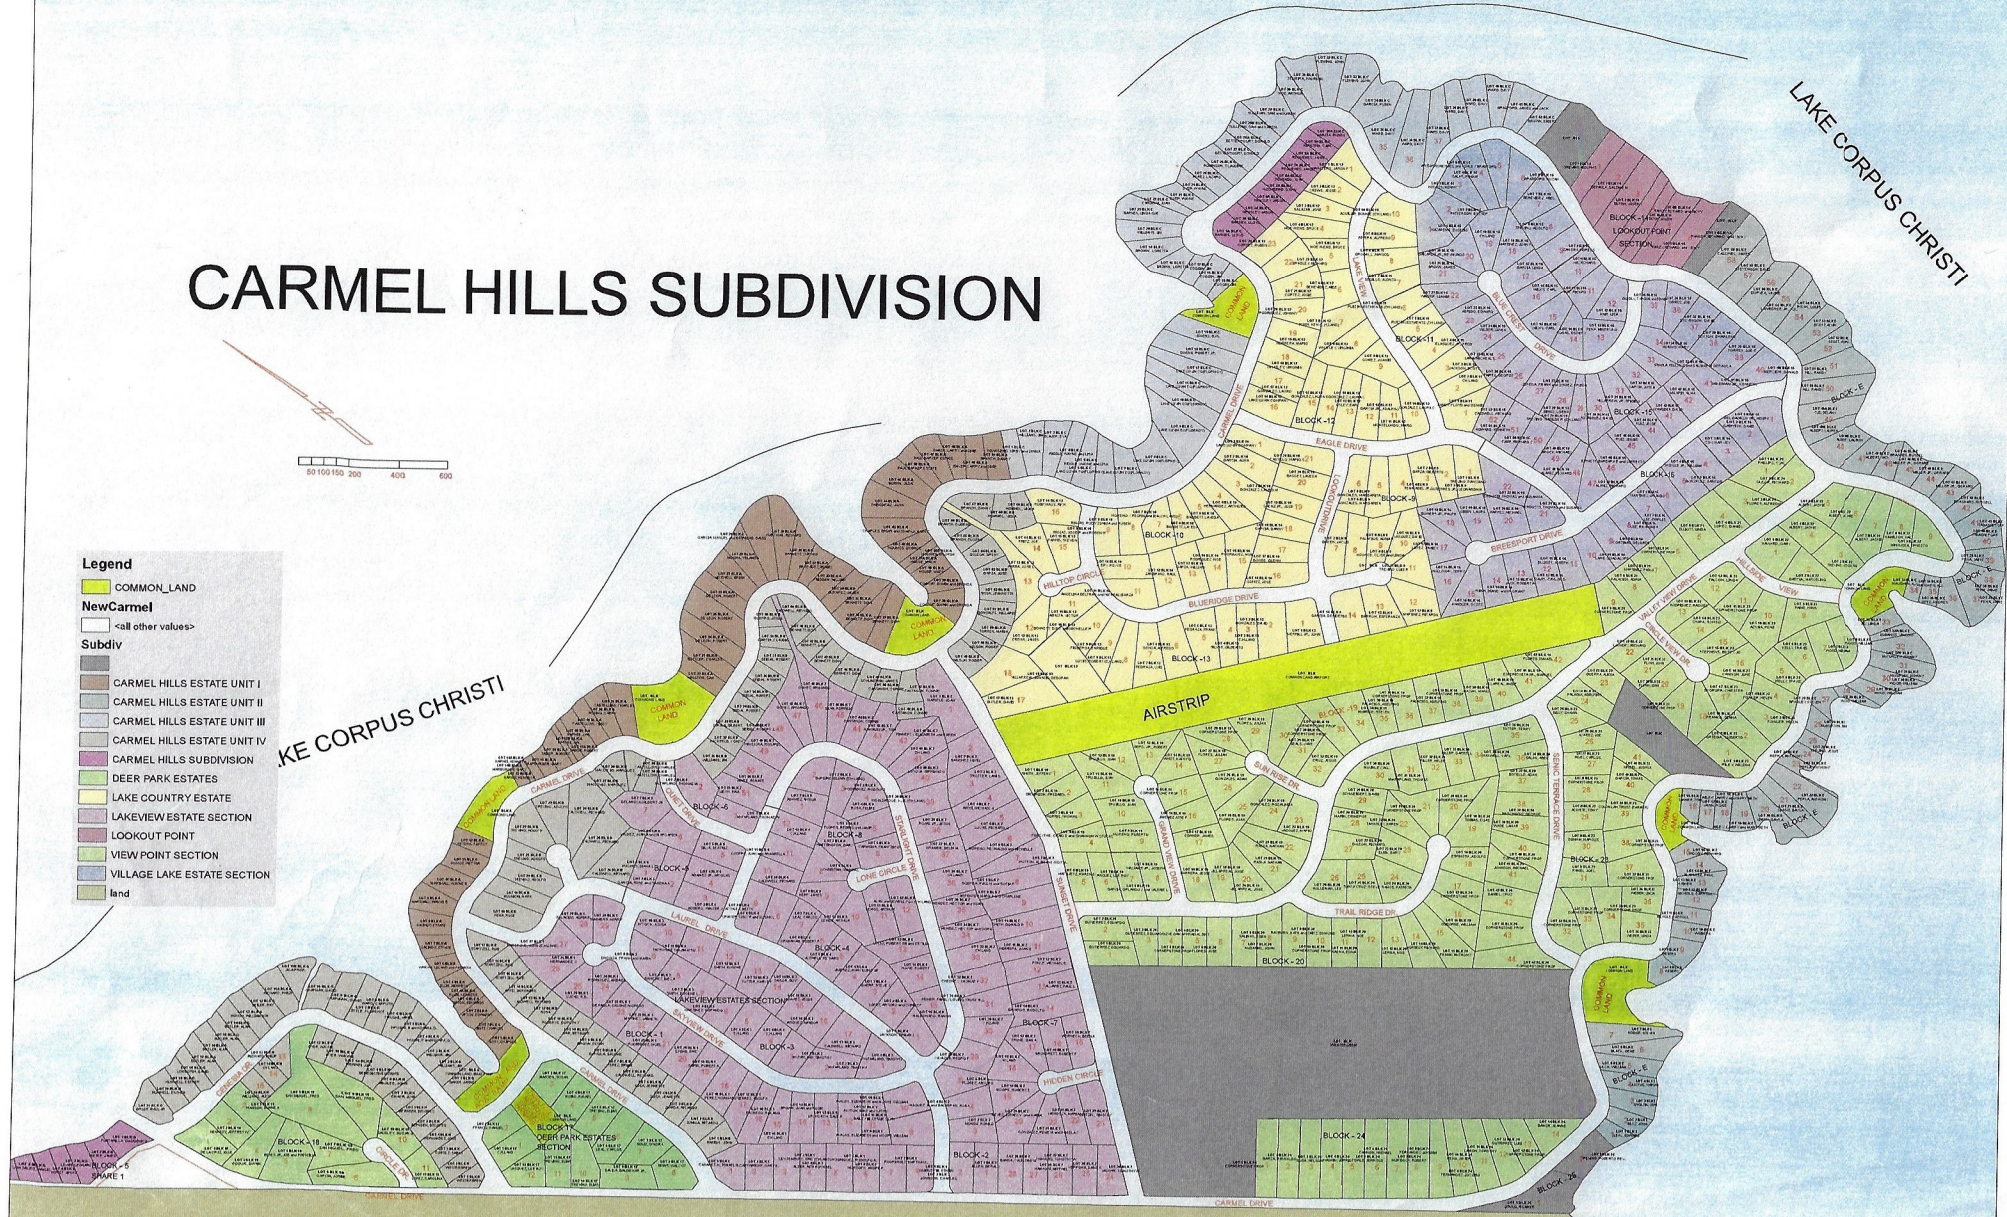

CARMEL HILLS SUBDIVISION

1. **Legend**
2. COMMON LAND
   - **NewCarmel**
   - <all other values>
   - **Subdiv**
   - CARMEL HILLS ESTATE UNIT I
   - CARMEL HILLS ESTATE UNIT II
   - CARMEL HILLS ESTATE UNIT III
   - CARMEL HILLS ESTATE UNIT IV
   - CARMEL HILLS SUBDIVISION
   - DEER PARK ESTATES
   - LAKE COUNTRY ESTATE
   - LAKEVIEW ESTATE SECTION
   - LOOKOUT POINT
   - VIEW POINT SECTION
   - VILLAGE LAKE ESTATE SECTION
   - land

LAKE CORPUS CHRISTI

LAKE CORPUS CHRISTI